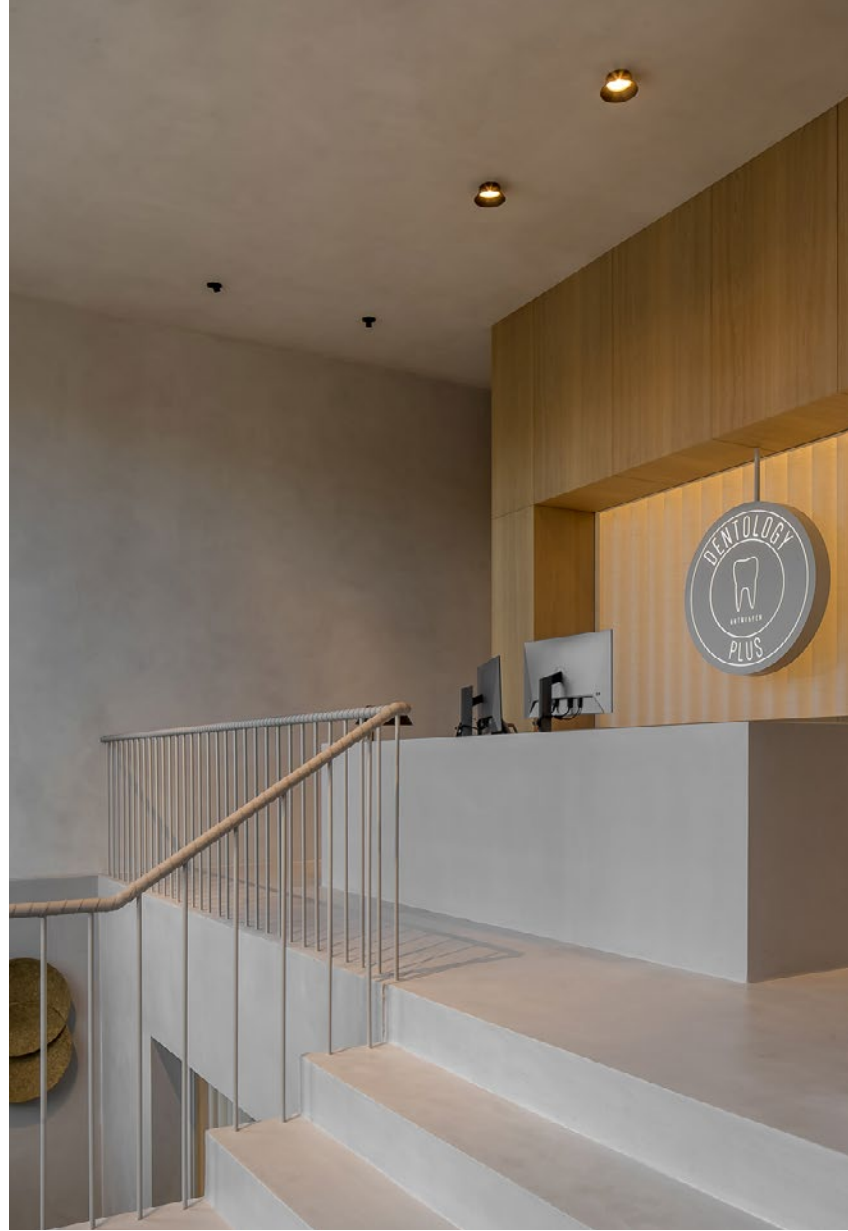

DENTAL CLINIC DENTOLGY+
2022. Antwerp, Belgium
Microtopping®
Designer: Norm Architects in co-lab with Bait bv, PS LAB light architectures